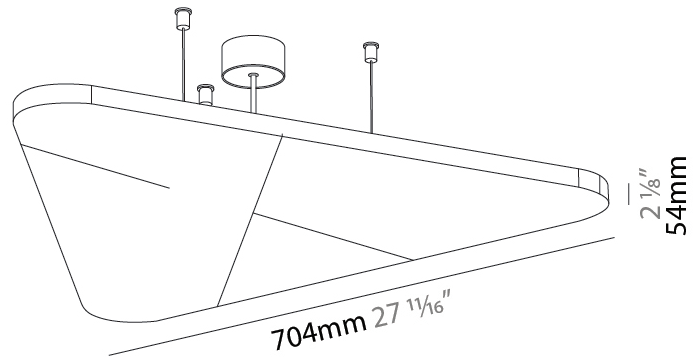

GENERAL

Series: Victory Acoustic Light Panel
Brand: Prolicht
Division: Architectural
Mounting Type: Suspension
Mounting Location: Ceiling
Subcategory: Acoustic

PHYSICAL

Shape: Abstract
Length (mm): 792
Length (in): 31 ³/₁₆
Width (mm): 704
Width (in): 27 ¹¹/₁₆
Height (mm): 54
Height (in): 2 ¹/₈
Light Distribution: Indirect
Fixture Finish: SSR / BKV / CWI / CRY / HAB / UFT / ITA / RUA / FTG / MYG / LOD / PUS / FRO / FUP / KIA / POP / BLS / SPG / MEY / GOH / GUM / CHC / COM / ABZ / JAG / OBR / MOS / ROR
Accent Finish: ANC / ASH / BNA / BTC / BZE / CEL / EGG / EVG / FOG / FOS / FST / FUA / IRI / IRO / KHA / LIC / LIM / MER / MSN / MUS / ONX / PEA / PLU / POL / PPY / RAY / ROY / RST / STE / SWD / TAN / TAU
Fixture Material: Aluminum
Cable Details: 2 000mm / 78 3/4" or 6 000mm / 236 1/4" Transparent Cable

ELECTRICAL

Lamp Type: LED (Zhaga Standard)
Input Wattage (W): 10
Total Output Wattage (W): 9.1
Dimming: Non-Dimmable
Driver Included: Yes
Driver Location: Integrated
Driver Type: Constant Current - Universal
Driver Class: Class 2
Input Voltage (V): 120 - 277

LED

Color Temperature (°K): 2700 / 3000 / 3500 / 4000
Max. Delivered Lumen (lm): 701 / 708 / 730 / 751
Nominal Lumen (lm): 855 / 864 / 890 / 916
CRI: >90 CRI
Lamp Life (hrs): 50000

OPTICAL

RATINGS AND CERTIFICATIONS

Certified By: CSA Certified to UL and CSA Standards
IP rating: IP20