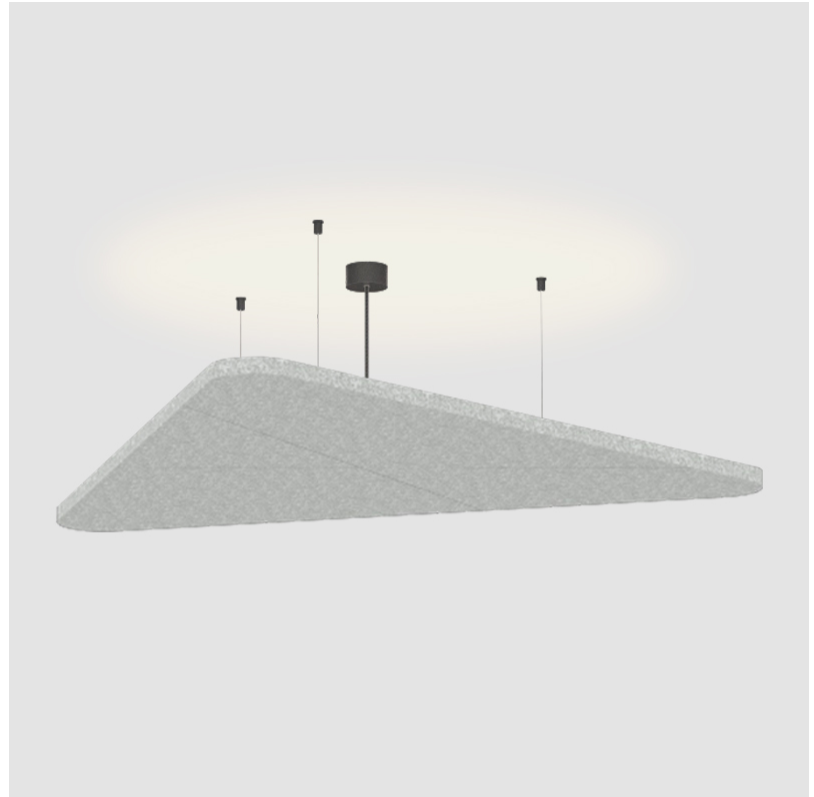

GENERAL

Series: Victory Acoustic Light Panel
Brand: Prolicht
Division: Architectural
Mounting Type: Suspension
Mounting Location: Ceiling
Subcategory: Acoustic

PHYSICAL

Shape: Abstract
Length (mm): 1092
Length (in): 43
Width (mm): 964
Width (in): 37 ¹⁵/₁₆
Height (mm): 54
Height (in): 2 ¹/₈
Light Distribution: Indirect
Fixture Finish: SSR / BKV / CWI / CRY / HAB / UFT / ITA / RUA / FTG / MYG / LOD / PUS / FRO / FUP / KIA / POP / BLS / SPG / MEY / GOH / GUM / CHC / COM / ABZ / JAG / OBR / MOS / ROR
Accent Finish: ANC / ASH / BNA / BTC / BZE / CEL / EGG / EVG / FOG / FOS / FST / FUA / IRI / IRO / KHA / LIC / LIM / MER / MSN / MUS / ONX / PEA / PLU / POL / PPY / RAY / ROY / RST / STE / SWD / TAN / TAU
Fixture Material: Aluminum
Cable Details: 2 000mm / 78 3/4" or 6 000mm / 236 1/4" Transparent Cable

ELECTRICAL

Lamp Type: LED (Zhaga Standard)
Input Wattage (W): 23.8
Total Output Wattage (W): 21.8
Dimming: Non-Dimmable
Driver Included: Yes
Driver Location: Integrated
Driver Type: Constant Current - Universal
Driver Class: Class 2
Input Voltage (V): 120 - 277

LED

Color Temperature (°K): 2700 / 3000 / 3500 / 4000
Max. Delivered Lumen (lm): 1753 / 1771 / 1824 / 1877
Nominal Lumen (lm): 1753 / 2225 / 2160 / 2290
CRI: >90 CRI
Lamp Life (hrs): 50000

OPTICAL

RATINGS AND CERTIFICATIONS

Certified By: CSA Certified to UL and CSA Standards
IP rating: IP20