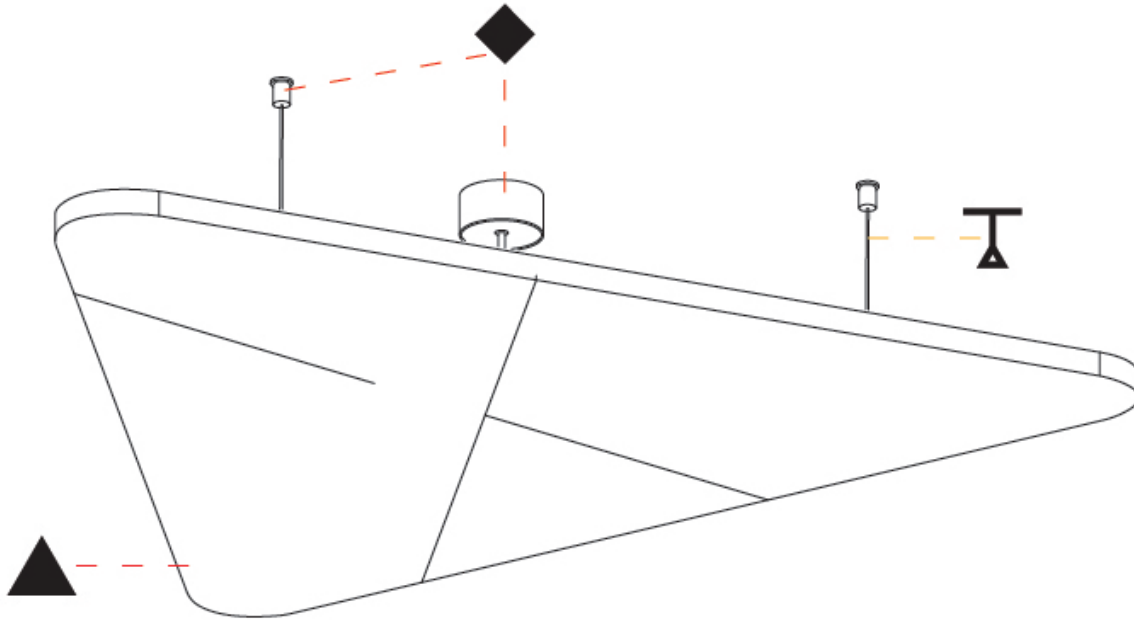

VICTORY ACOUSTIC LIGHT PANEL SUSPENSION

A300749-

PROJECT	_____
TYPE	_____
SPECIFIER	_____
QUANTITY	_____
DATE	_____