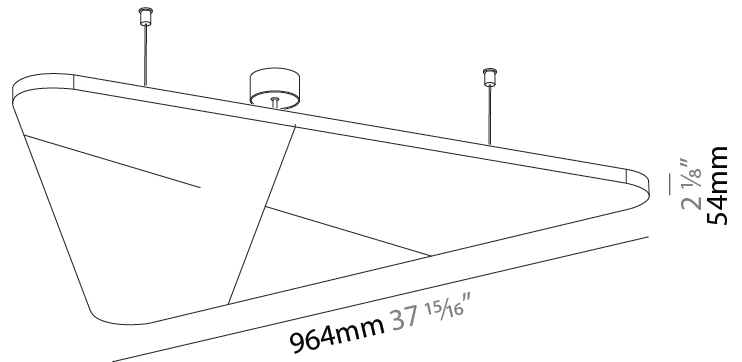

GENERAL

Series: Victory Acoustic Light Panel
Brand: Prolicht
Division: Architectural
Mounting Type: Suspension
Mounting Location: Ceiling
Subcategory: Acoustic

PHYSICAL

Shape: Abstract
Length (mm): 1092
Length (in): 43
Width (mm): 964
Width (in): 37 ¹⁵/₁₆
Height (mm): 54
Height (in): 2 ¹/₈
Light Distribution: Indirect
Fixture Finish: SSR / BKV / CWI / CRY / HAB / UFT / ITA / RUA / FTG / MYG / LOD / PUS / FRO / FUP / KIA / POP / BLS / SPG / MEY / GOH / GUM / CHC / COM / ABZ / JAG / OBR / MOS / ROR
Accent Finish: ANC / ASH / BNA / BTC / BZE / CEL / EGG / EVG / FOG / FOS / FST / FUA / IRI / IRO / KHA / LIC / LIM / MER / MSN / MUS / ONX / PEA / PLU / POL / PPY / RAY / ROY / RST / STE / SWD / TAN / TAU
Fixture Material: Aluminum
Cable Details: 2 000mm / 78 3/4" or 6 000mm / 236 1/4" Transparent Cable

ELECTRICAL

Lamp Type: LED (Zhaga Standard)
Input Wattage (W): 23.8
Total Output Wattage (W): 21.8
Dimming: Non-Dimmable
Driver Included: Yes
Driver Location: Integrated
Driver Type: Constant Current - Universal
Driver Class: Class 2
Input Voltage (V): 120 - 277

LED

Color Temperature (°K): 2700 / 3000 / 3500 / 4000
Max. Delivered Lumen (lm): 1753 / 1771 / 1824 / 1877
Nominal Lumen (lm): 1753 / 2225 / 2160 / 2290
CRI: >90 CRI
Lamp Life (hrs): 50000

OPTICAL

RATINGS AND CERTIFICATIONS

Certified By: CSA Certified to UL and CSA Standards
IP rating: IP20