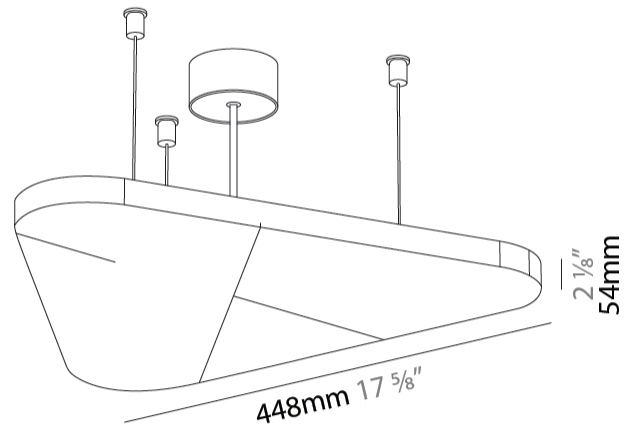

GENERAL

Series: Victory Acoustic Light Panel
Brand: Prolicht
Division: Architectural
Mounting Type: Suspension
Mounting Location: Ceiling
Subcategory: Acoustic

PHYSICAL

Shape: Abstract
Length (mm): 496
Length (in): 19 1/2
Width (mm): 448
Width (in): 17 5/8
Height (mm): 54
Height (in): 2 1/8
Light Distribution: Indirect
Fixture Finish: SSR / BKV / CWI / CRY / HAB / UFT / ITA / RUA / FTG / MYG / LOD / PUS / FRO / FUP / KIA / POP / BLS / SPG / MEY / GOH / GUM / CHC / COM / ABZ / JAG / OBR / MOS / ROR
Accent Finish: ANC / ASH / BNA / BTC / BZE / CEL / EGG / EVG / FOG / FOS / FST / FUA / IRI / IRO / KHA / LIC / LIM / MER / MSN / MUS / ONX / PEA / PLU / POL / PPY / RAY / ROY / RST / STE / SWD / TAN / TAU

Fixture Material: Aluminum
Cable Details: 2 000mm / 78 3/4" or 6 000mm / 236 1/4" Transparent Cable

ELECTRICAL

Lamp Type: LED (Zhaga Standard)
Input Wattage (W): 10
Total Output Wattage (W): 9.1
Dimming: Non-Dimmable
Driver Included: Yes
Driver Location: Integrated
Driver Type: Constant Current - Universal
Driver Class: Class 2
Input Voltage (V): 120 - 277

LED

Color Temperature (°K): 2700 / 3000 / 3500 / 4000
Max. Delivered Lumen (lm): 701 / 708 / 730 / 751
Nominal Lumen (lm): 855 / 864 / 890 / 916
CRI: >90 CRI
Lamp Life (hrs): 50000

OPTICAL

RATINGS AND CERTIFICATIONS

Certified By: CSA Certified to UL and CSA Standards
IP rating: IP20