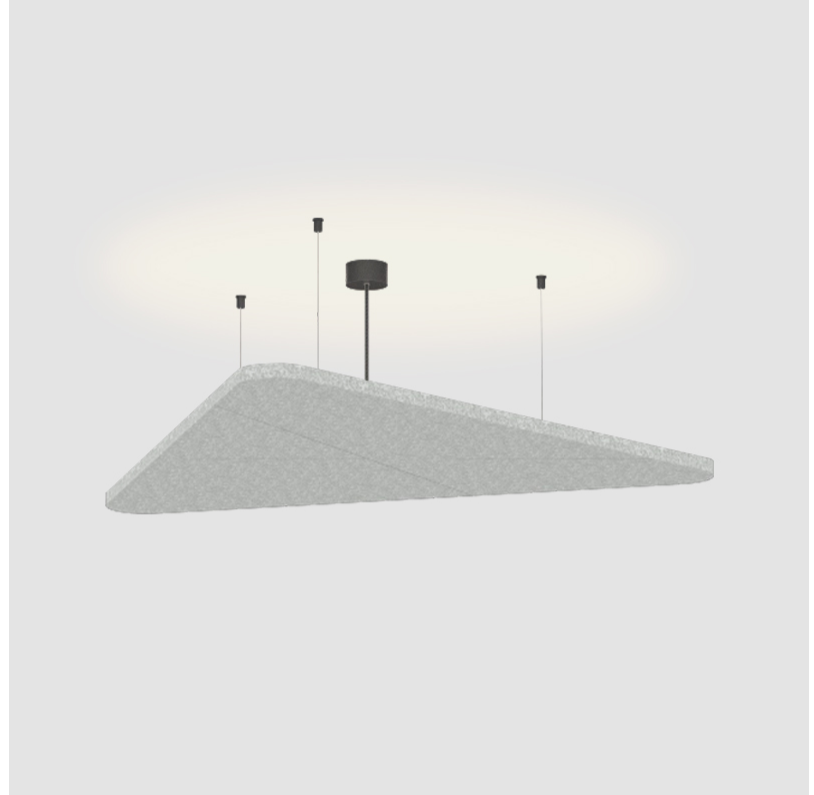

GENERAL

Series: Victory Acoustic Light Panel
Brand: Prolicht
Division: Architectural
Mounting Type: Suspension
Mounting Location: Ceiling
Subcategory: Acoustic

PHYSICAL

Shape: Abstract
Length (mm): 792
Length (in): 31 ³/₁₆
Width (mm): 704
Width (in): 27 ¹¹/₁₆
Height (mm): 54
Height (in): 2 ¹/₈
Light Distribution: Indirect
Fixture Finish: SSR / BKV / CWI / CRY / HAB / UFT / ITA / RUA / FTG / MYG / LOD / PUS / FRO / FUP / KIA / POP / BLS / SPG / MEY / GOH / GUM / CHC / COM / ABZ / JAG / OBR / MOS / ROR
Accent Finish: ANC / ASH / BNA / BTC / BZE / CEL / EGG / EVG / FOG / FOS / FST / FUA / IRI / IRO / KHA / LIC / LIM / MER / MSN / MUS / ONX / PEA / PLU / POL / PPY / RAY / ROY / RST / STE / SWD / TAN / TAU
Fixture Material: Aluminum
Cable Details: 2 000mm / 78 3/4" or 6 000mm / 236 1/4" Transparent Cable

ELECTRICAL

Lamp Type: LED (Zhaga Standard)
Input Wattage (W): 10
Total Output Wattage (W): 9.1
Dimming: Non-Dimmable
Driver Included: Yes
Driver Location: Integrated
Driver Type: Constant Current - Universal
Driver Class: Class 2
Input Voltage (V): 120 - 277

LED

Color Temperature (°K): 2700 / 3000 / 3500 / 4000
Max. Delivered Lumen (lm): 701 / 708 / 730 / 751
Nominal Lumen (lm): 855 / 864 / 890 / 916
CRI: >90 CRI
Lamp Life (hrs): 50000

OPTICAL

RATINGS AND CERTIFICATIONS

Certified By: CSA Certified to UL and CSA Standards
IP rating: IP20