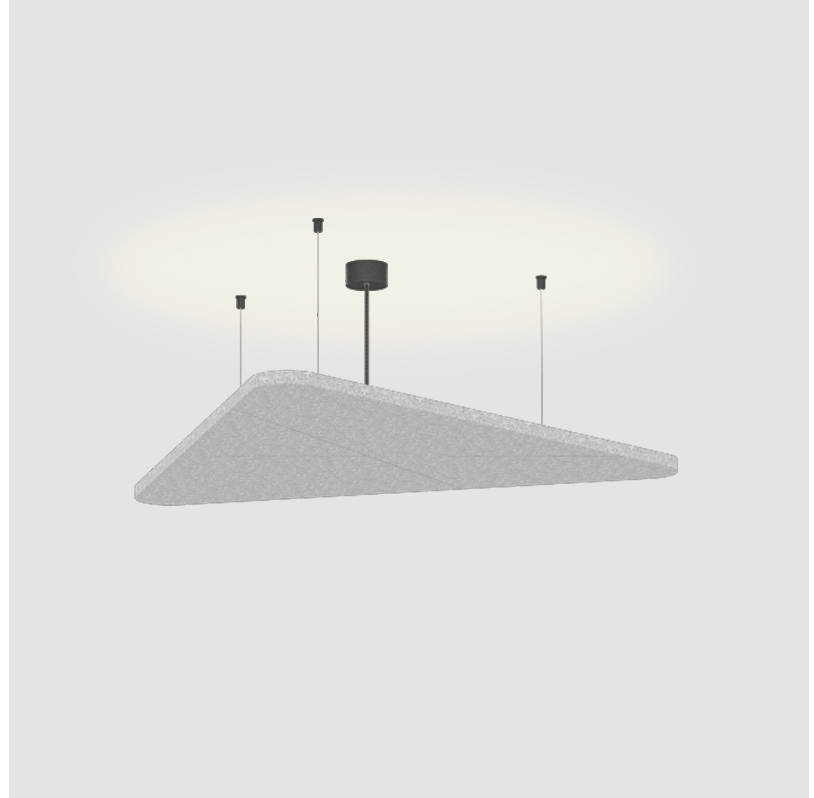

GENERAL

Series: Victory Acoustic Light Panel
Brand: Prolicht
Division: Architectural
Mounting Type: Suspension
Mounting Location: Ceiling
Subcategory: Acoustic

PHYSICAL

Shape: Abstract
Length (mm): 496
Length (in): 19 1/2
Width (mm): 448
Width (in): 17 5/8
Height (mm): 54
Height (in): 2 1/8
Light Distribution: Indirect
Fixture Finish: SSR / BKV / CWI / CRY / HAB / UFT / ITA / RUA / FTG / MYG / LOD / PUS / FRO / FUP / KIA / POP / BLS / SPG / MEY / GOH / GUM / CHC / COM / ABZ / JAG / OBR / MOS / ROR
Accent Finish: ANC / ASH / BNA / BTC / BZE / CEL / EGG / EVG / FOG / FOS / FST / FUA / IRI / IRO / KHA / LIC / LIM / MER / MSN / MUS / ONX / PEA / PLU / POL / PPY / RAY / ROY / RST / STE / SWD / TAN / TAU

Fixture Material: Aluminum
Cable Details: 2 000mm / 78 3/4" or 6 000mm / 236 1/4" Transparent Cable

ELECTRICAL

Lamp Type: LED (Zhaga Standard)
Input Wattage (W): 10
Total Output Wattage (W): 9.1
Dimming: Non-Dimmable
Driver Included: Yes
Driver Location: Integrated
Driver Type: Constant Current - Universal
Driver Class: Class 2
Input Voltage (V): 120 - 277

LED

Color Temperature (°K): 2700 / 3000 / 3500 / 4000
Max. Delivered Lumen (lm): 701 / 708 / 730 / 751
Nominal Lumen (lm): 855 / 864 / 890 / 916
CRI: >90 CRI
Lamp Life (hrs): 50000

OPTICAL

RATINGS AND CERTIFICATIONS

Certified By: CSA Certified to UL and CSA Standards
IP rating: IP20